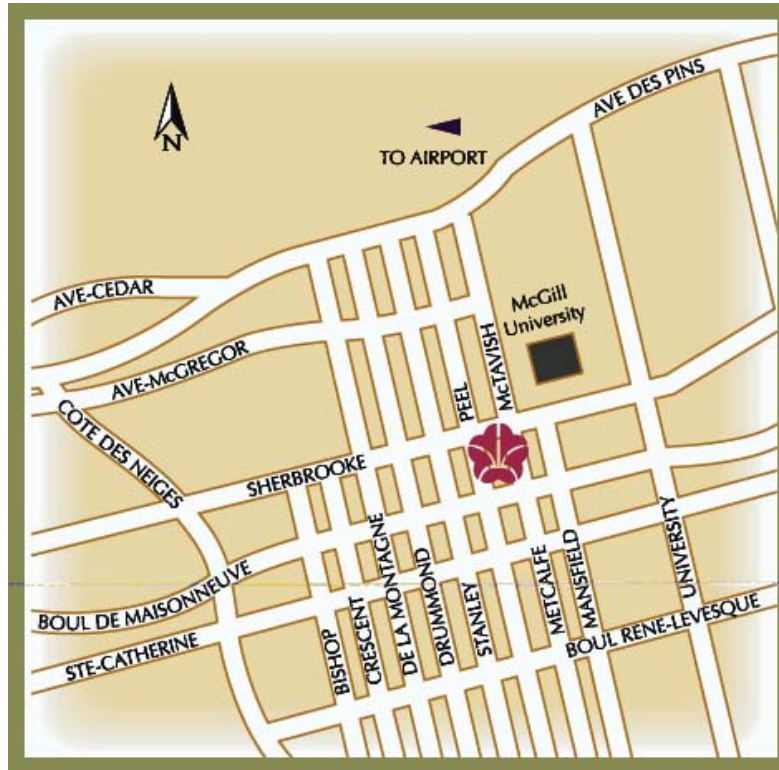

HOTEL OMNI MONT-ROYAL

rue Sherbrooke Ouest
Montreal, Canada H3A 2R6
Telephone: (514)284-1110
Facsimile: (514)845-3025

From Dorval Airport:

Highway 20 East toward Montreal; Merge left to Highway 720 East (toward downtown); Take Guy St. Exit to St. Marc St.; Continue to Sherbrooke Street West and turn right; Hotel in located on the right approx. 9 blocks down.