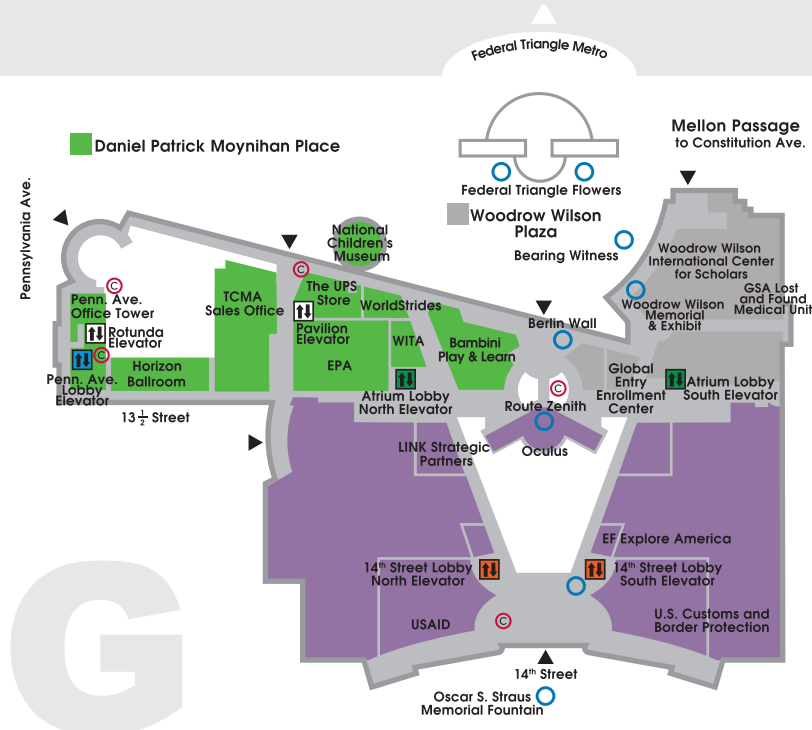

**MEZZANINE LEVEL**  
upper level

**Level**

- C** Amphitheater
- C** Atrium, Atrium Ballroom and Atrium Hall
- C** Panera Bread
- C** **G** Bambini Play & Learn
- C** Betty Brite Cleaners
- C** City Gifts & Souvenirs
- C** Classified Visa & Passport Office
- M** Classrooms/ITC
- C** Conference Center Suites  
Meridian, Oceanic, Continental, Polaris and Hemisphere
- C** Connie's Nails
- C** Continental Suite
- G** Daniel Patrick Moynihan Place
- G** EF Explore America
- M** EPA Credit Union
- M** EPA Headquarters Exhibit
- C** Food Court
- C** Gallery
- G** Global Entry Enrollment Center
- G** GSA Lost and Found, Medical Unit
- M** Honorable Eleanor Holmes Norton, Congressional District
- C** Hemisphere Suite
- G** Horizon Ballroom
- G** World Strides
- M** International Gateway
- C** Lafayette Federal Credit Union
- G** LINK Strategic Partners
- C** Meridian Suite
- G** National Children's Museum
- C** Oceanic Suite
- G** Oculus
- C** One Stop News
- G** Pavilion (elevator to 2nd floor)
- G** Pennsylvania Avenue Office Tower (Suites 200-880)
- C** Polaris Suite
- C** The Variety Shop
- G** Rotunda (elevator to 8th floor)
- G** TCMA Sales Office
- G** The UPS Store
- C** Timgad Café
- C** Treasury Dept. Federal Credit Union
- G** U.S. Agency for International Development (USAID)
- G** U.S. Customs and Border Protection (CBP)
- M** U.S. Department of Commerce (DOC)
- G** U.S. Environmental Protection Agency (EPA)

**GROUND LEVEL**  
street level