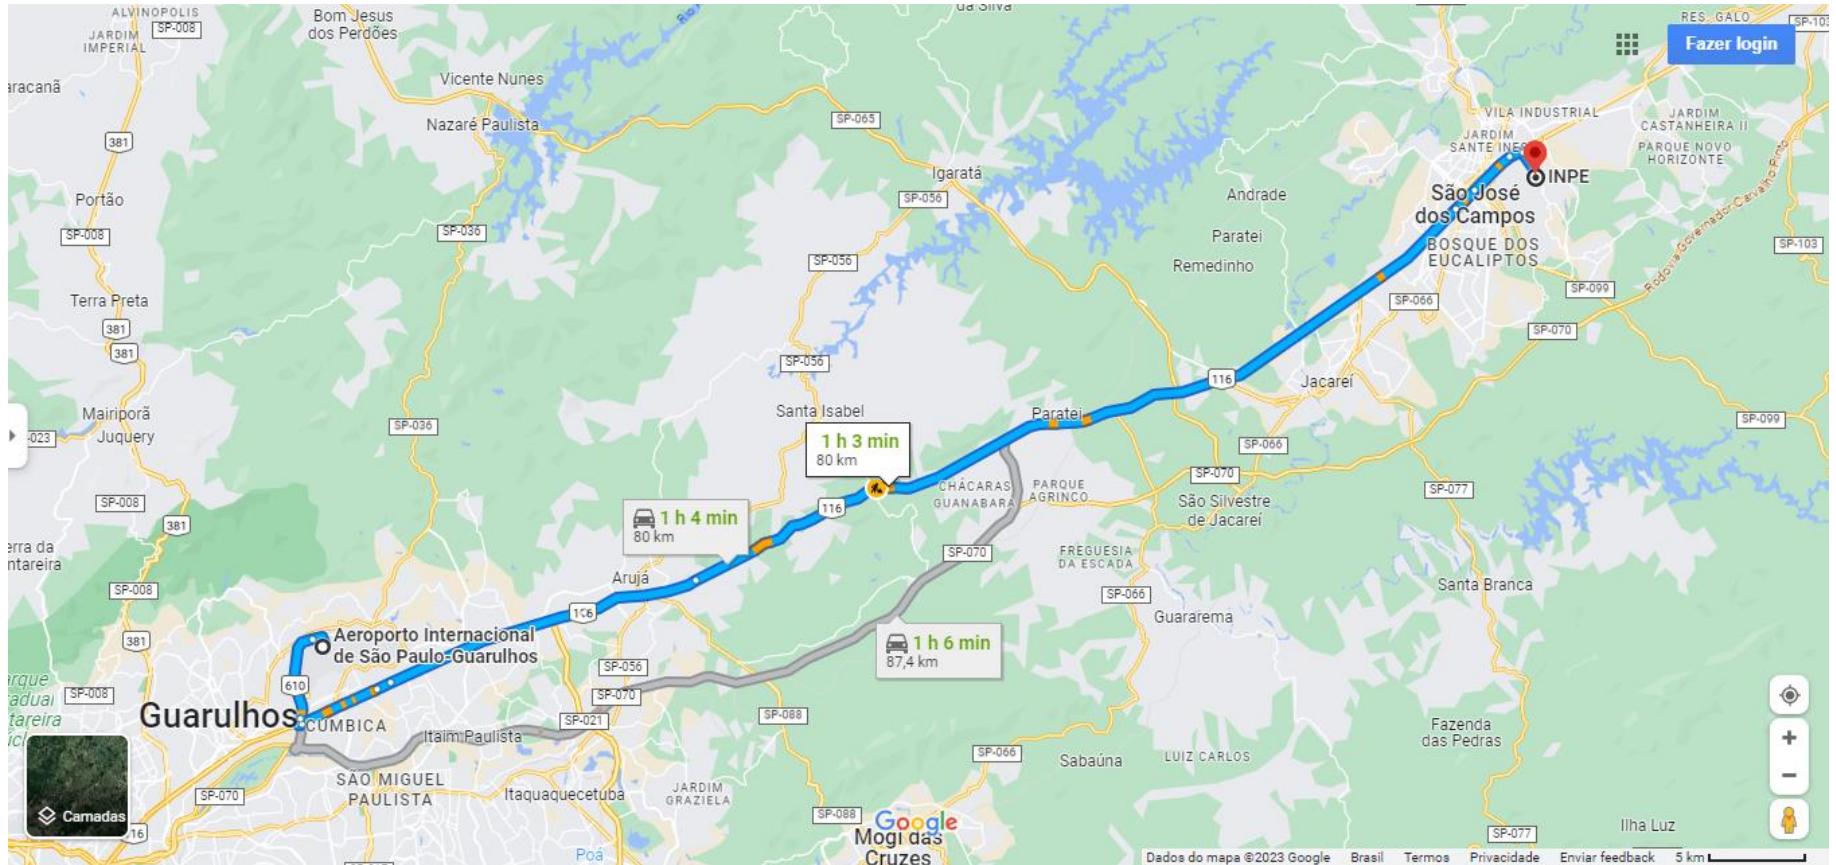

Planning for CCSDS CMC Meeting in INPE Brazil – Winter 2024 (in Southern Hemisphere)

Sept. 23

Planning for CCSDS CMC Meeting in INPE Brazil – Winter 2024 (in Southern Hemisphere)

QUESTION FOR CMC: What is the proposed date for the meeting?

Sept. 23

Access from/to the closest international airport to/from São Jose dos Campos

- São Paulo international airport (GRU), in Guarulhos, very close the city São Paulo, capital of the state of São Paulo, is the most convenient airport for those who are in international transit to/from São José dos Campos;
- Sao José dos Campos is located NE (bound to Rio de Janeiro), about 75 Km (~47 miles), from (GRU) Guarulhos (city) airport, which is a close NE neighbour, to São Paulo city;
- Besides car or bus transportation, there is no other regular transportation by train) from/to Guarulhos to/from São José dos Campos. Going/Coming to/from downtown São Paulo city, there is a São Paulo (city) metro line, besides bus and taxi.

Map from Airport to INPE

Meeting Date and Place

- Date stretches for the meetings: Three days (yet, to be confirmed by CCSDS), in June 2024
- Place of the meeting: INPE HQ
 - City: São José dos Campos – SP
 - São José dos Campos population: ~ 800.000 people
 - Typical daily temperature in the season: in the range of 18 to 27 C°