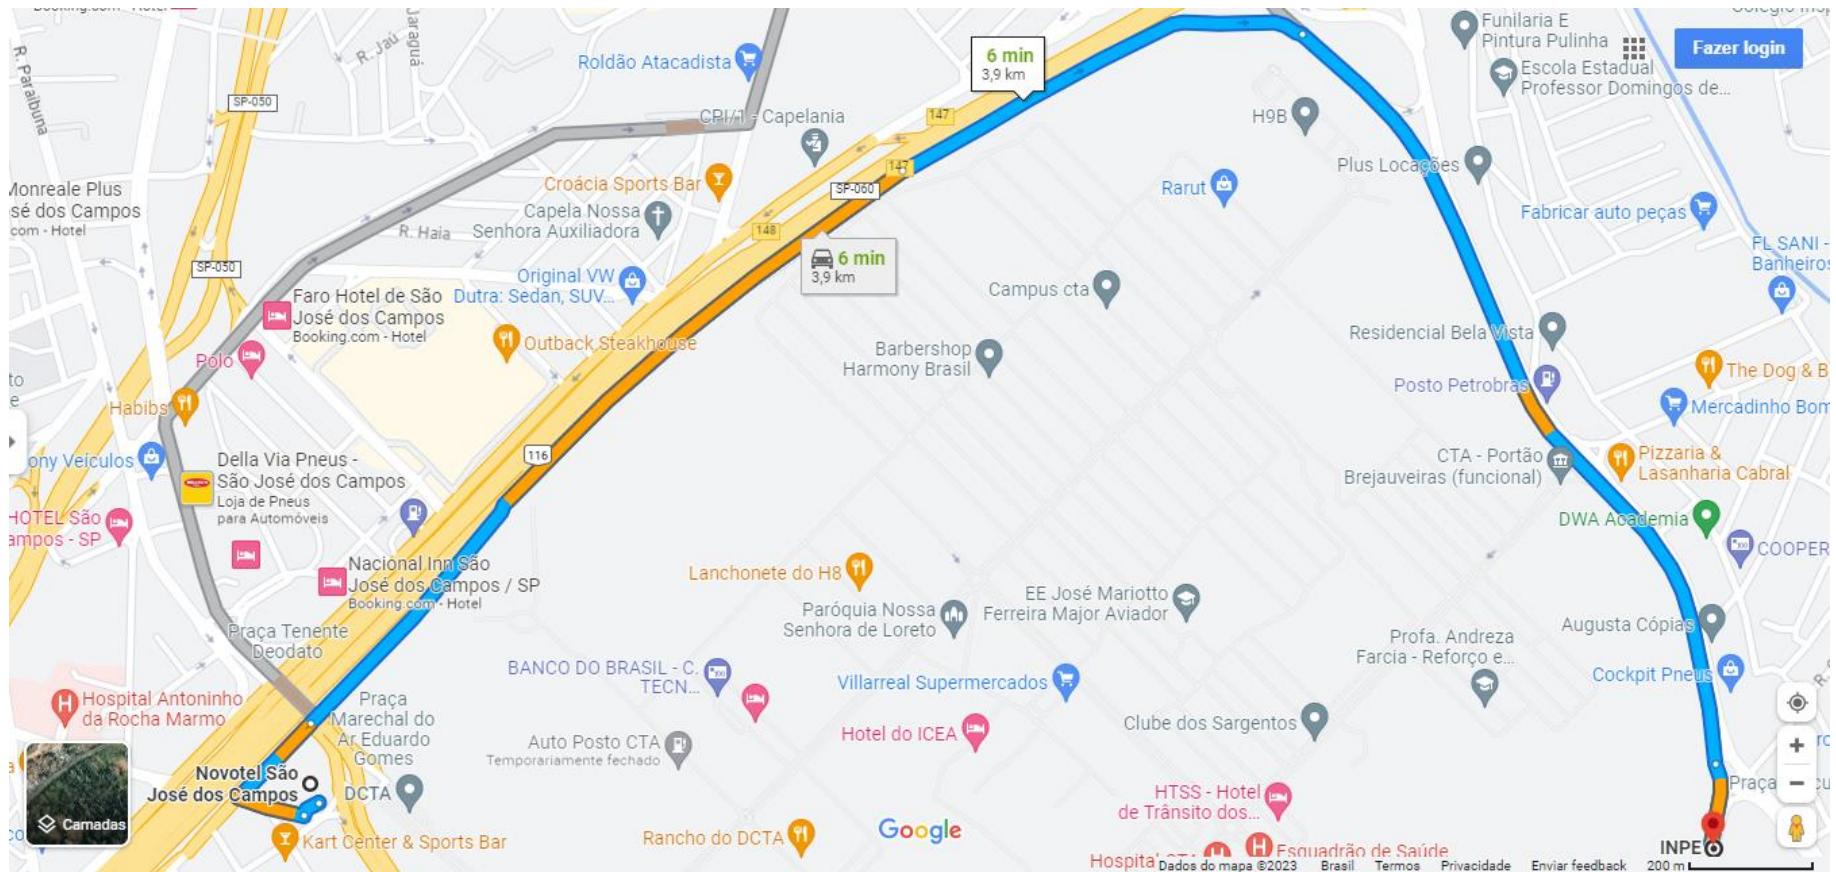

Map Novo hotel to INPE