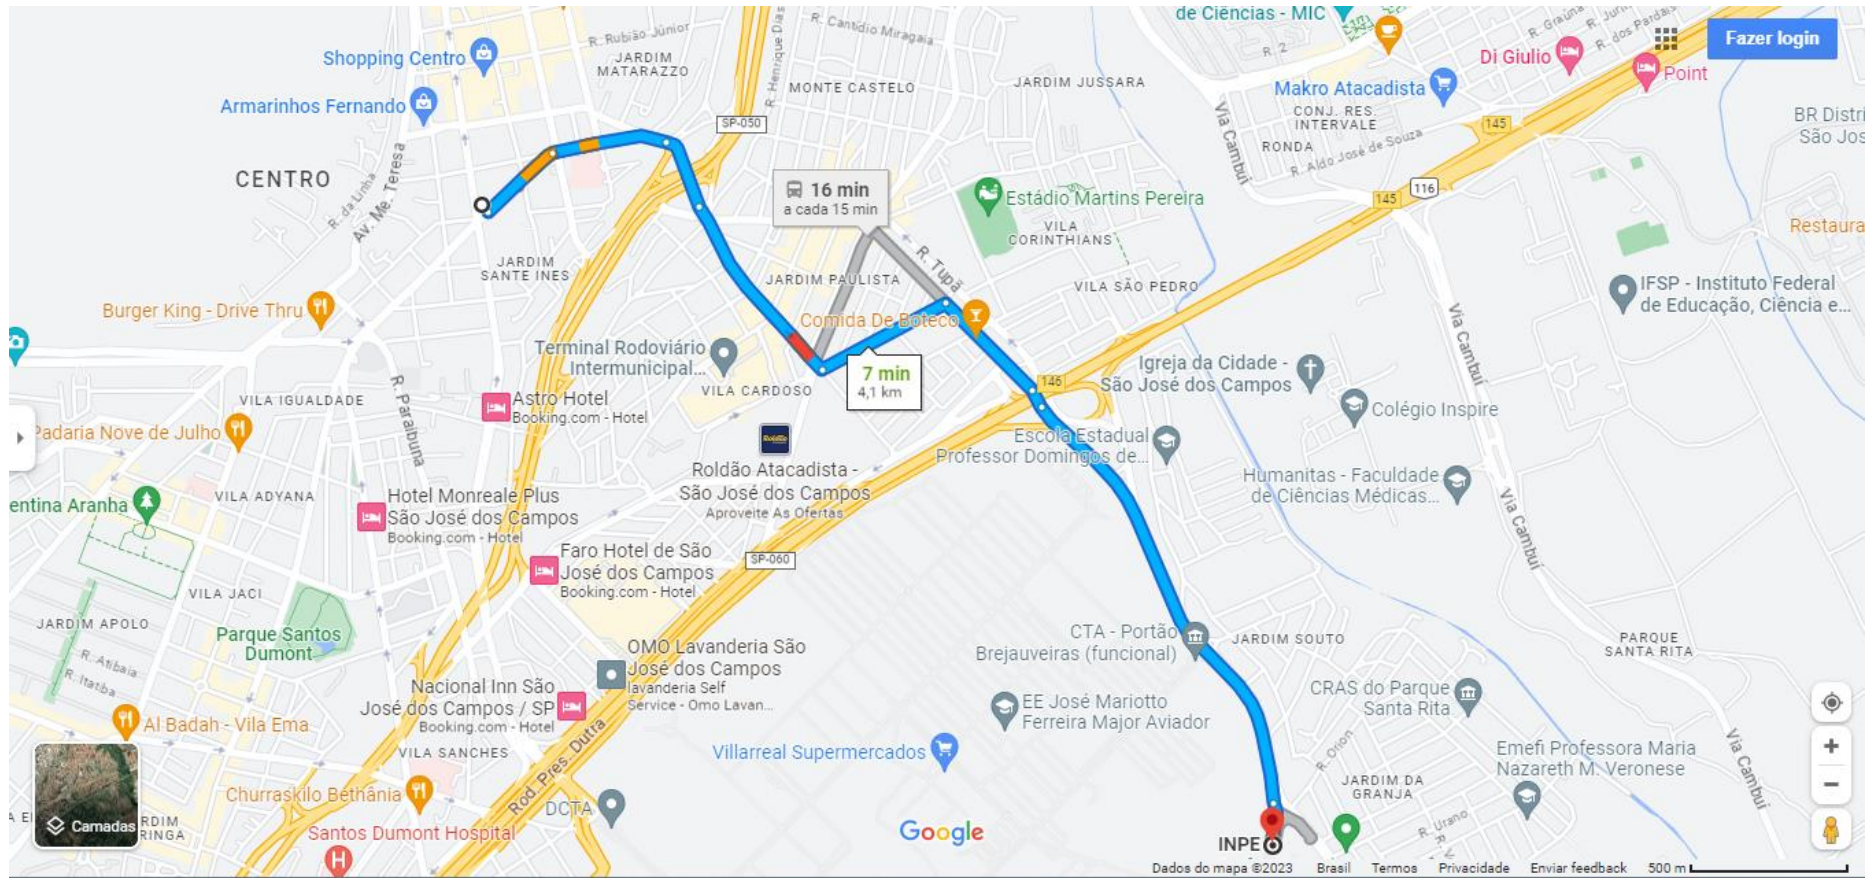

Map Hotel Dan Inn to INPE